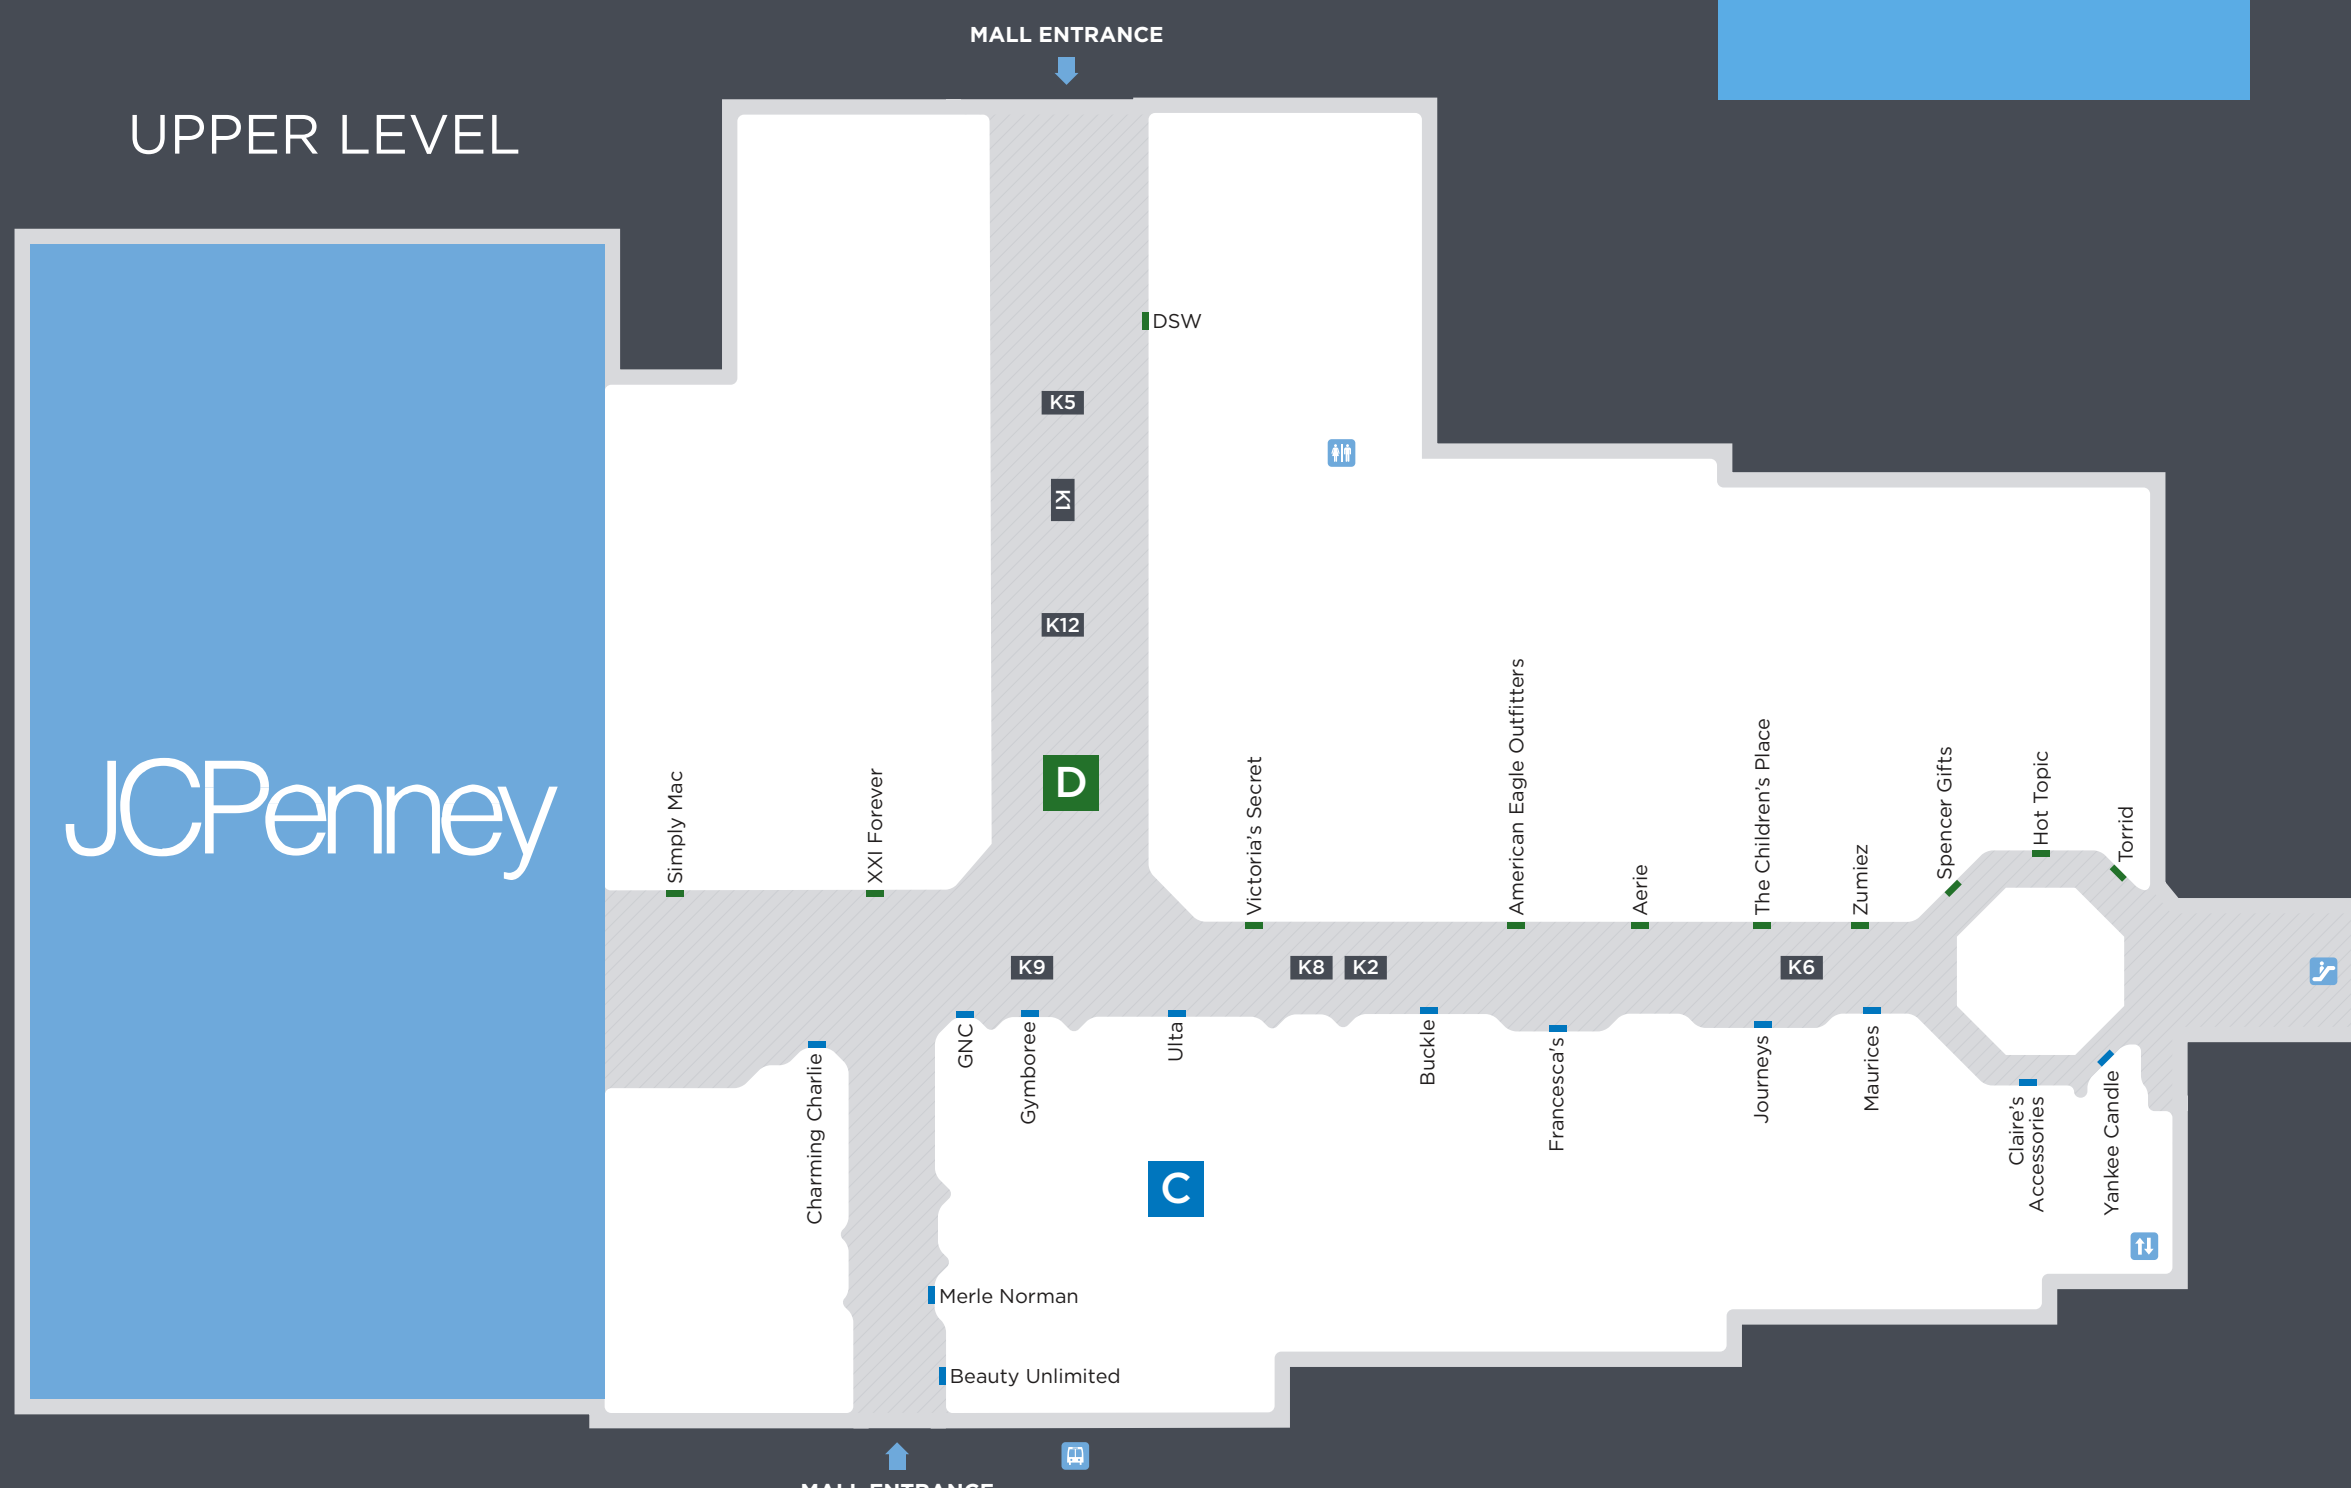

TOYS & GAMES

- Build-A-Bear K13
- Gamestop A
- Gymboree C
- Spencer Gifts D

MISCELLANEOUS

- Sears Automotive Center ■

DIRECTORY LEGEND

- \$ ATM
- Restrooms
- i Guest Services
- Bus Stop
- M Management Office
- Elevator
- Family Restrooms
- Escalator