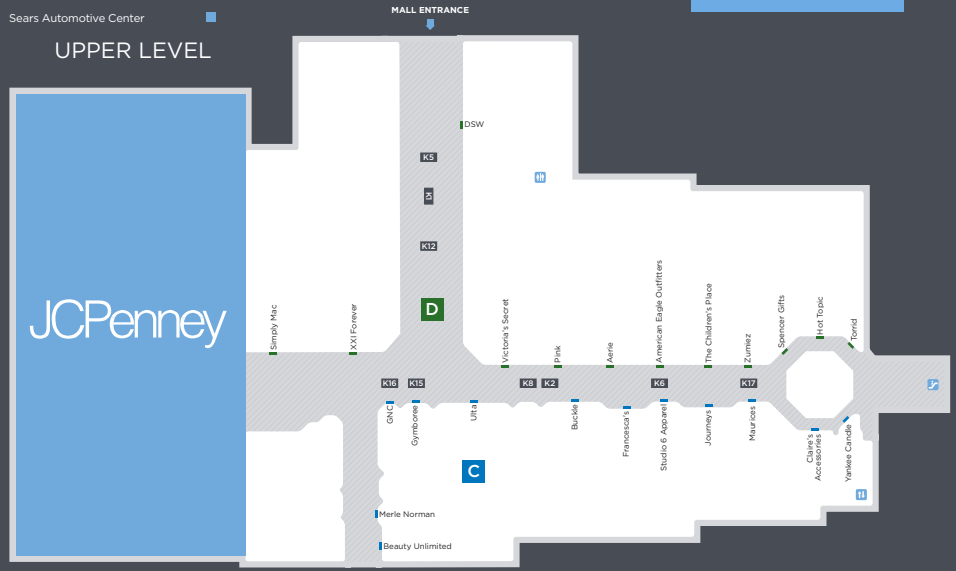

- Apple Creek Sweets
- Auntie Anne's Pretzels
- Charley's Grilled Subs
- Chick-Fil-A
- China Max
- Cinnabon
- Dippin Dots
- Great American Cookies
- Nori Japan
- Pal's
- Petro's Chili & Chips

SERVICES - PERSONAL & PROFESSIONAL

- Acu Massage
- Beauty Unlimited
- Bonita Brow Bar
- Cassie Nail Spa
- Dakota Watch Company
- Eastman Credit Union ATM
- Expedia Cash ATM
- Hair Plus
- JCMC Health Resources Center
- JCPenney Portrait Studio
- JCPenney Hair Salon
- La Vie Nails
- LensCrafters
- Merle Norman
- Regis Hairstylists
- Uita
- Verizon Wireless Cellular Sales

SHOES - MEN'S, WOMEN'S & CHILDREN'S

- American Eagle Outfitters
- Buckle
- Carters/OshKosh
- Champs Sports
- Charlotte Russe
- The Children's Place
- Crazy 8
- DSW
- Gymboree
- Hot Topic
- Journeys
- Justice
- Little Chicago Apparel
- Maurices
- Payless Shoesource
- Rack Room Shoes
- XXI Forever
- Zumiez

SPECIALTY SHOPS

- Aerie
- AJ Graphics & Key Stop
- Bath & Body Works
- Build-A-Bear
- Cellairis
- Claire's Accessories
- Fanatics 101
- GNC
- Legends Sports
- Lids
- Little Chicago Apparel
- Merle Norman
- Motherhood Maternity
- Sephora (inside JCPenney)
- Spencer Gifts
- Sunglass Hut
- Sweet Tooth
- Verizon Wireless Cellular Sales

- Victoria's Secret
- Yankee Candle

TOYS & GAMES

- BoxLunch
- Build-A-Bear
- Gamestop
- Gymboree
- Spencer Gifts

MISCELLANEOUS

- Sears Automotive Center

DIRECTORY LEGEND

- ATM
- Guest Services
- Management Office
- Family Restrooms
- Restrooms
- Bus Stop
- Elevator
- Escalator

THE MALL AT JOHNSON CITY

LET'S BE SOCIAL

Follow us on your favorite network. For promotions and events, visit mallatjohnsoncity.com

QUESTIONS?

Guests with general questions or those needing special assistance are encouraged to contact the mall management office at:

(423) 282-5312

MANAGED BY

WASHINGTON PRIME GROUP

MALL MEDIA US
1-800-349-1474