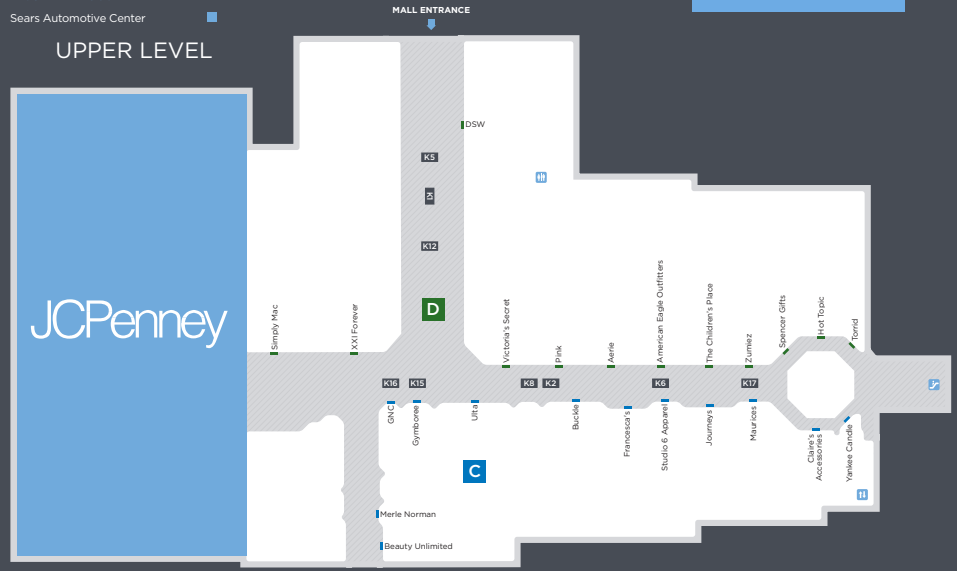

- Apple Creek Sweets
- Auntie Anne's Pretzels
- Charley's Grilled Subs
- Chick-Fil-A
- China Max
- Cinnabon
- Dippin Dots
- Great American Cookies
- Nori Japan
- Pal's
- Petro's Chili & Chips

SERVICES - PERSONAL & PROFESSIONAL

- Acu Massage
- Beauty Unlimited
- Bonita Brow Bar
- Cassie Nail Spa
- Dakota Watch Company
- Eastman Credit Union ATM
- Expedia Cash ATM
- Hair Plus
- JCMC Health Resources Center
- JCPenney Portrait Studio
- JCPenney Hair Salon
- La Vie Nails
- LensCrafters
- Merle Norman
- Regis Hairstylists
- Uita
- Verizon Wireless Cellular Sales

SHOES - MEN'S, WOMEN'S & CHILDREN'S

- American Eagle Outfitters
- Buckle
- Carters/OshKosh
- Champs Sports
- Charlotte Russe
- The Children's Place
- Crazy 8
- DSW
- Gymboree
- Hot Topic
- Journeys
- Justice
- Little Chicago Apparel
- Maurices
- Payless Shoesource
- Rack Room Shoes
- XXI Forever
- Zumiez

SPECIALTY SHOPS

- Aerie
- AJ Graphics & Key Stop
- Bath & Body Works
- Build-A-Bear
- Cellairis
- Claire's Accessories
- Fanatics 101
- GNC
- Legends Sports
- Lids
- Little Chicago Apparel
- Merle Norman
- Motherhood Maternity
- Sephora (inside JCPenney)
- Spencer Gifts
- Sunglass Hut
- Sweet Tooth
- Verizon Wireless Cellular Sales

- Victoria's Secret
- Yankee Candle

TOYS & GAMES

- BoxLunch
- Build-A-Bear
- Gamestop
- Gymboree
- Spencer Gifts

MISCELLANEOUS

- Sears Automotive Center

DIRECTORY LEGEND

- ATM
- Guest Services
- Management Office
- Family Restrooms
- Restrooms
- Bus Stop
- Elevator
- Escalator

THE MALL AT
JOHNSON
CITY

LET'S BE SOCIAL

Follow us on your favorite network. For promotions and events, visit mallatjohnsoncity.com

QUESTIONS?

Guests with general questions or those needing special assistance are encouraged to contact the mall management office at:

(423) 282-5312

MANAGED BY

**WASHINGTON
PRIME GROUP**

**MALL
MEDIA US**
1-800-349-1474